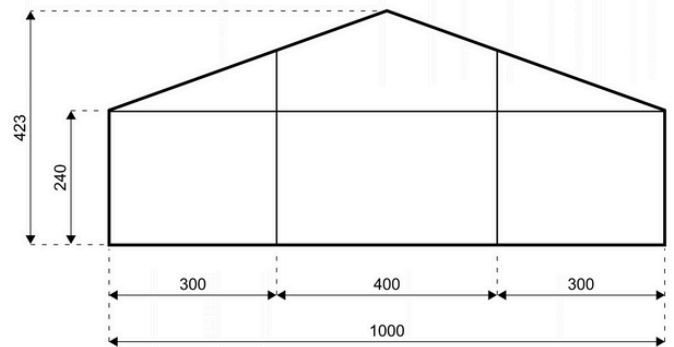

## Specifications

- Span width: 10m
- Eave Height: 2.4m
- Ridge Peak Height: 4.23m
- Frame distance (bays): 3m
- Max. allowed wind speed: 80km/h