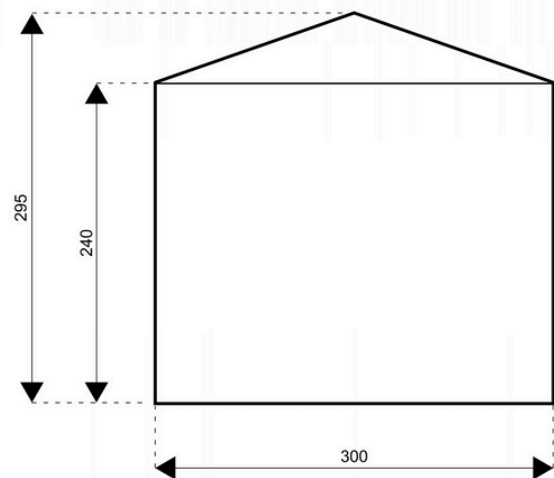

3m Black Frame, Clear Vinyl Hocker P-Series Pavilion

Specifications

Span width: 3m

Eave Height: 2.4m

Ridge Peak Height: 2.95m

Frame distance (bays): 3m

Max. allowed wind speed: 80km/h

Standard inclusions: