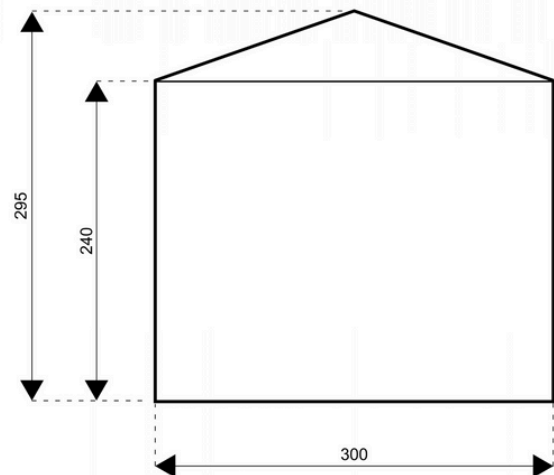

## Specifications

Span width: 3m

Eave Height: 2.4m

Ridge Peak Height: 2.95m

Frame distance (bays): 3m

Max. allowed wind speed: 80km/h