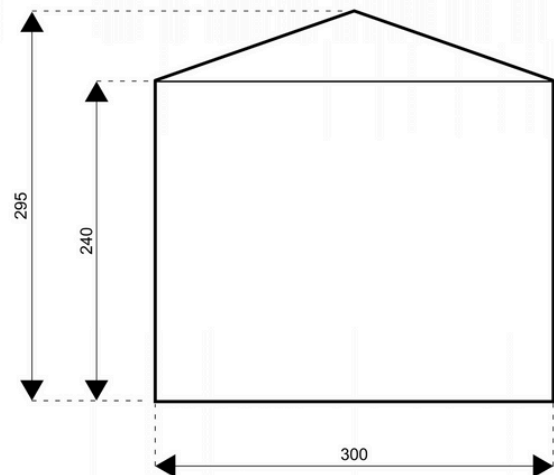

3m Clear Hocker P-Series Pavilion

Specifications

Span width: 3m

Eave Height: 2.4m

Ridge Peak Height: 2.95m

Frame distance (bays): 3m

Max. allowed wind speed: 80km/h

Standard inclusions: