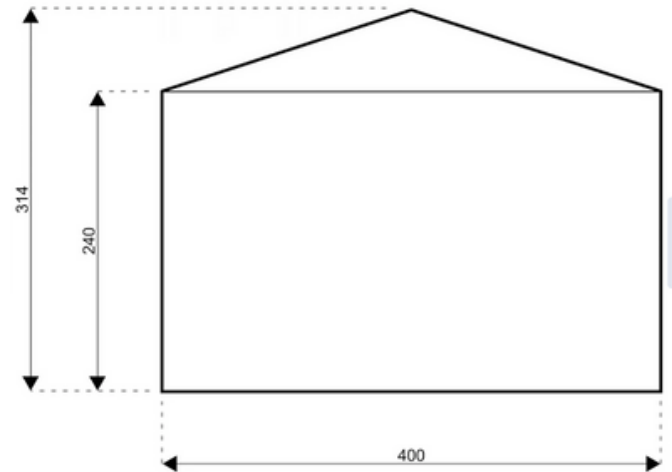

4m Clear Hocker P-Series Pavilion

Specifications

Span width: 4m

Eave Height: 2.4m

Ridge Peak Height: 3.14m

Frame distance (bays): 3m

Max. allowed wind speed: 80km/h

Standard inclusions: