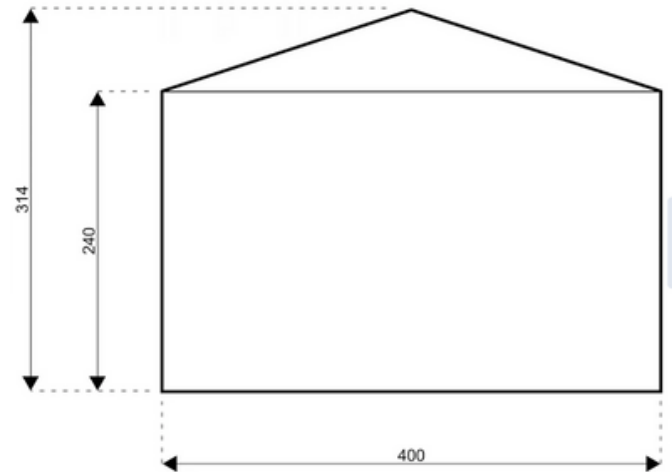

4m White Hocker P-Series Pavilion

Specifications

Span width: 4m

Eave Height: 2.4m

Ridge Peak Height: 3.14m

Frame distance (bays): 3m

Max. allowed wind speed: 80km/h

Standard inclusions: