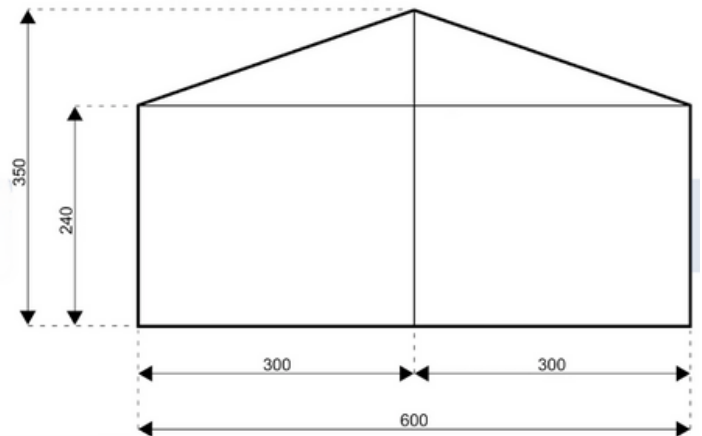

6m Black Hocker P-Series Pavilion

Specifications

Span width: 6m

Eave Height: 2.4m

Ridge Peak Height: 3.5m

Frame distance (bays): 3m

Max. allowed wind speed: 80km/h

Standard inclusions: