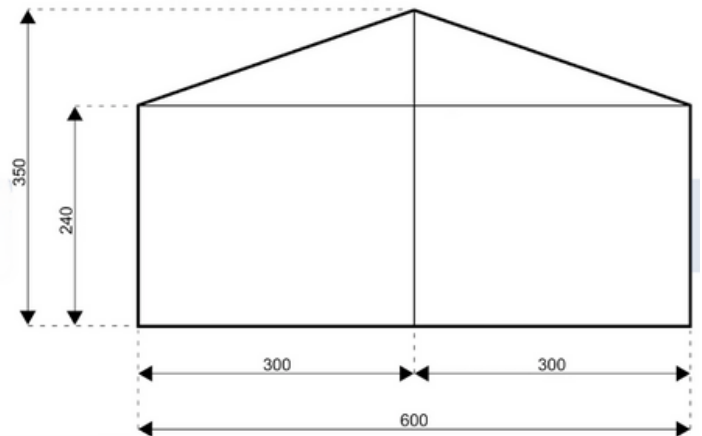

6m White Hocker P-Series Pavilion

Specifications

Span width: 6m

Eave Height: 2.4m

Ridge Peak Height: 3.5m

Frame distance (bays): 3m

Max. allowed wind speed: 80km/h

Standard inclusions: