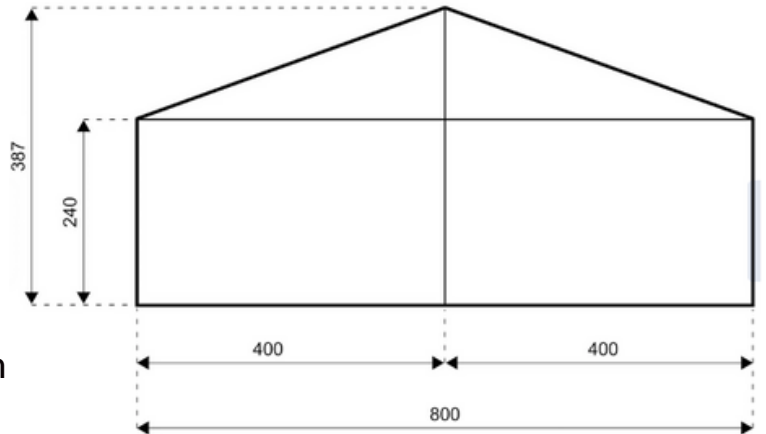

8m Clear Hocker P-Series Pavilion

Specifications

Span width: 8m

Eave Height: 2.4m

Ridge Peak Height: 3.87m

Frame distance (bays): 3m

Max. allowed wind speed: 80km/h

Standard inclusions: