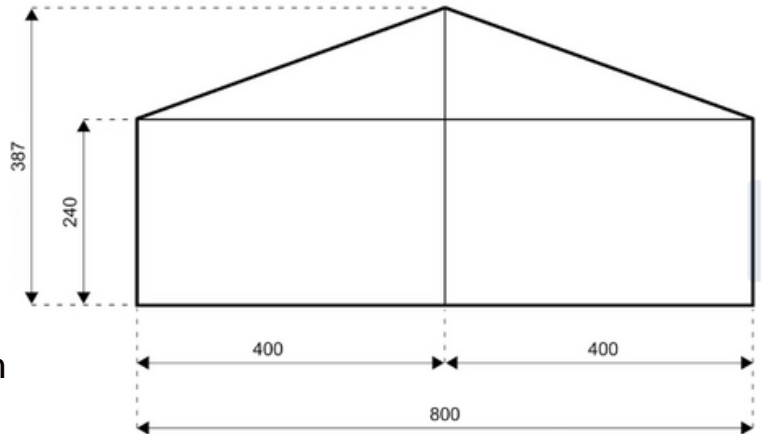

## Specifications

Span width: 8m

Eave Height: 2.4m

Ridge Peak Height: 3.87m

Frame distance (bays): 3m

Max. allowed wind speed: 80km/h